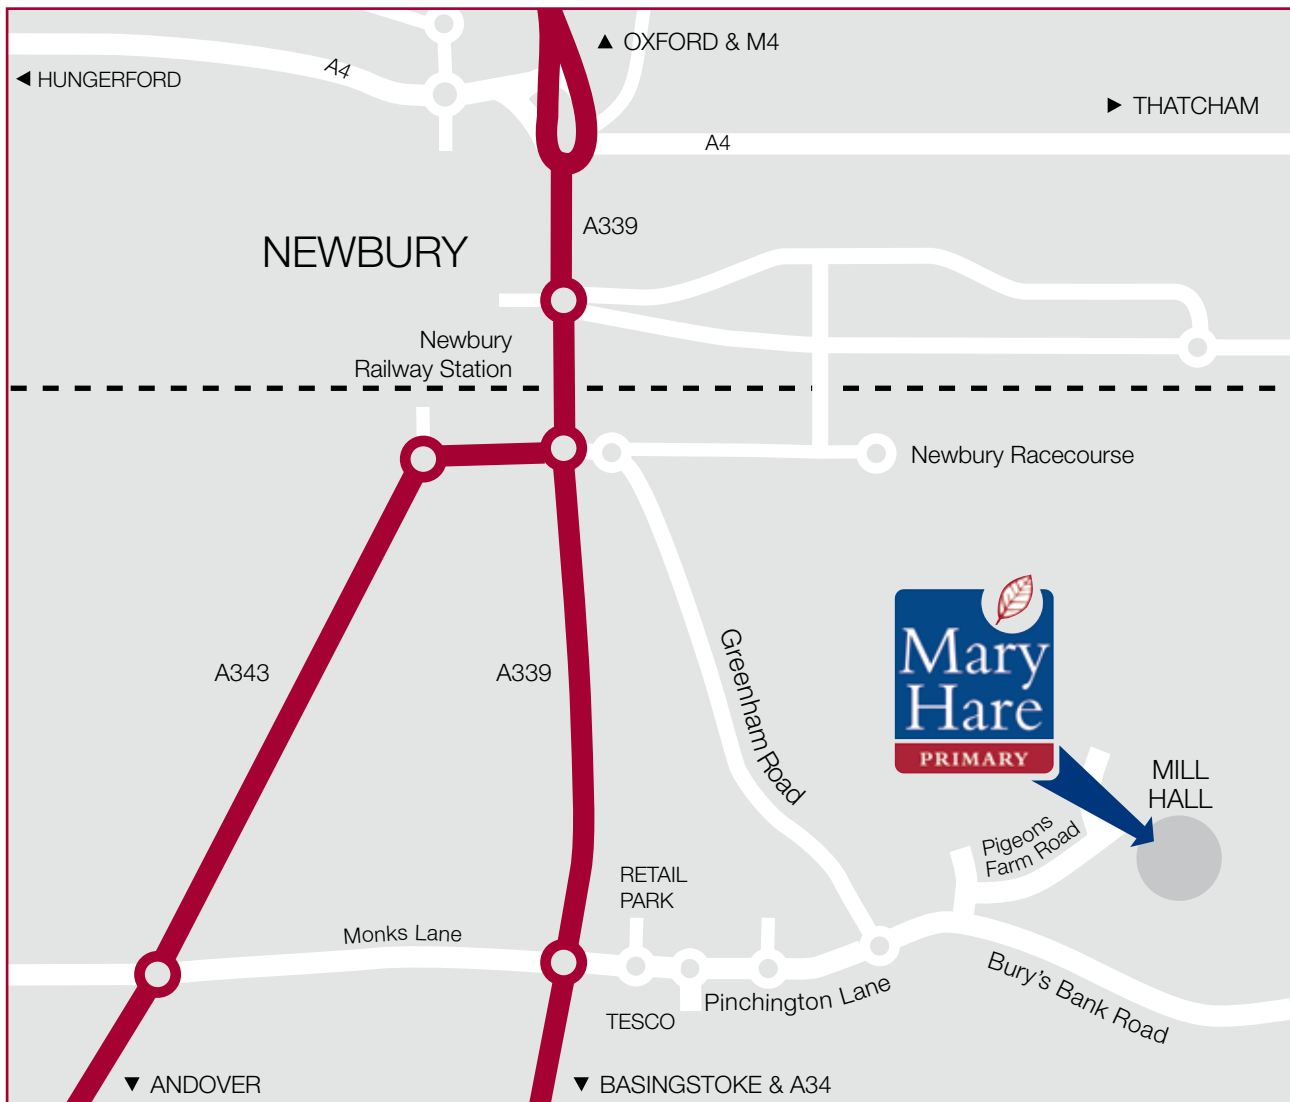

# Mary Hare Primary School. Mill Hall

## DIRECTIONS FROM THE M4

Exit at Junction 13 and then take the A34 road South. Within one mile leave this road at the second slip road signposted A339 Newbury Town Centre. Stay on this road through Newbury following signs to Basingstoke. taking the third exit at the Robin Hood Roundabout. Go straight across the next two roundabouts. At the top of the hill turn left at the roundabout, signposted Newbury Retail Park. Pass the Retail Park on your left and after approx. 1/2 mile take the small left turn into New Road, signed Greenham Church. Bear immediately right into Pigeons Farm Road and the school will be found on the right after 1/4 mile.

## DIRECTIONS FROM THE SOUTH

Leave the A34 at the Tot Hill Services exit signposted A339 Basingstoke. Continue on this road for approximately 3 miles bearing left at the first roundabout towards Newbury Town Centre. At the next roundabout turn right, signposted Newbury Retail Park. Then proceed as text left.